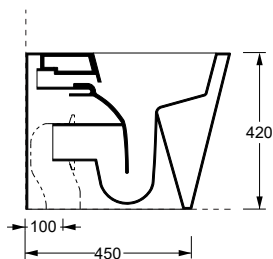

311901..

Lucidi / Shiny

Opachi / Matt

cm 55X35xh42

kg 30

Senza brida/Rimless

pallet ita 15

pallet ex 25

MBSCG

TECNICAL SHEET n°: 67	DESIGNER: MASSIMILIANO BRACONI	CODE: 31190101			
SHEET FORMAT: A4	ISO	REVISION: 00	SCALE: 1:20	DATE: 04/01/2023	
REGULATION: EN 997 / EN 33 / Dop- 997*				Pg: 1	
All the measurements respect the tollerances provided by the Alice Ceramica srl.					